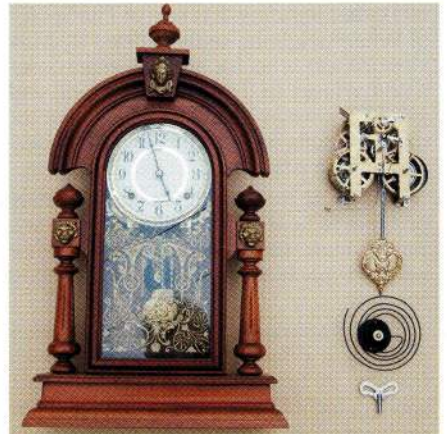

There are two models available, both supplied with hands, pendulum, gong and key. The first is for a kitchen clock that requires a 9 1/4" (235mm) long pendulum. The second movement has a short rear pendulum as used in the American black mantle clocks.

Plans are available for making a copy of the Ansonia 'King Clock', Ansonia 'Triumph Kitchen Clock' and the Sessions 'Ursula' black mantle clock. International Timepieces also stock the clock decorations required such as the Lady Head, Lion Head, Half Pillars and Column Holder.

The movements with accessories retails for $130 each and the plans are $25 each.

International Timepieces
PO Box 41
Mitchell Park SA 5043
Ph: 08 8277 8778
Email: mwh54931@bigpond.net.au

LIQUID BEESWAX

LIVOS Gleivo Liquid Beeswax #315 is suitable for refreshing waxed timber as well as cork and stone surfaces. It is also suitable for the regular care of linoleum.

Because the wax is in liquid form, application is simple and very economical. It can be applied as a very thin coat by brushing, spraying or with a wadded cloth. When completely dry, it produces a silky gloss finish. If preferred, it may be coloured using 10% Vindo natural oil paint.

LIVOS Gleivo Liquid Beeswax is made from natural ingredients — a full declaration of ingredients is available from the web site, www.livos.com.au.

Livos Australia Pty Ltd
6 London Drive
Bayswater VIC 3153
Ph: 03 9762 9181
www.livos.com.au