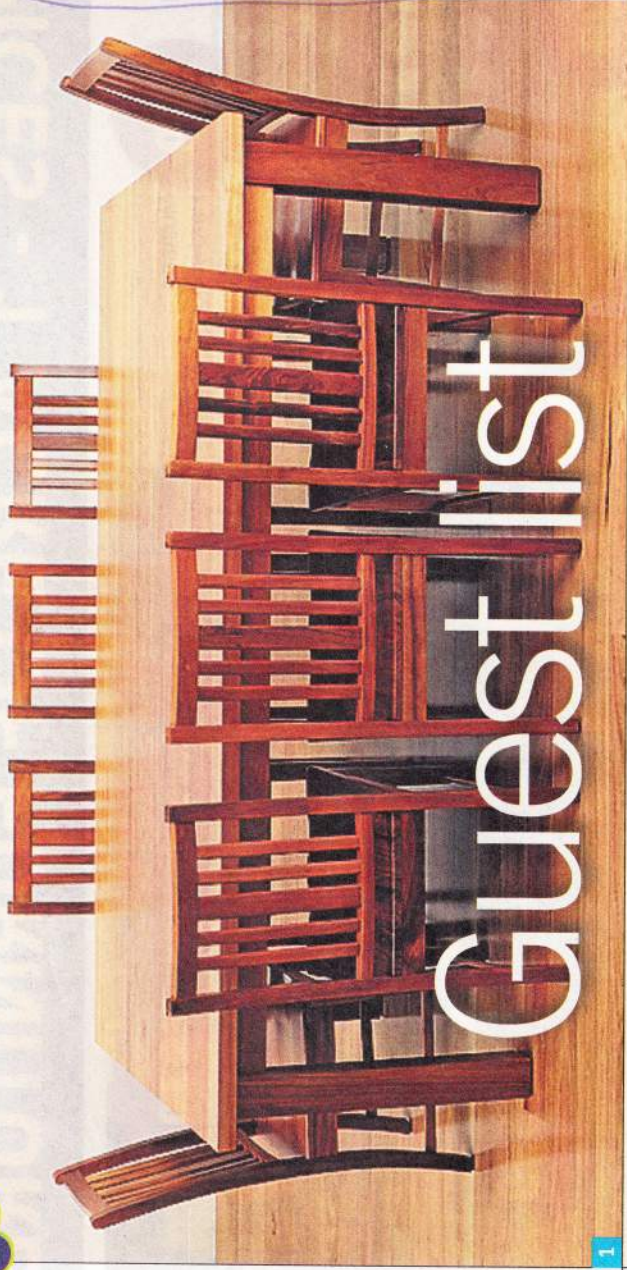

Page from Herald Sun  
'Home'  
Feb 3, 07

Nature's Secret Timber Furniture  
496 Brage Rd  
Richmond.

1

# Guest list

2

- 1 dining in** Make your dining experience a pleasurable one around the Wimmera dining table. Handcrafted in Tasmanian blackwood, it features a 40mm-thick top. Prices start from \$2199. Pictured is the 2.2m x 1.1m table (\$2843). Chairs are extra. Available from Nature's Secret, in Richmond. Phone 9421 1124.
- 2 under cover** Create the feeling of an extra room with Victory folding-arm awnings. Available in a variety of fabrics, the blinds also feature optional sun, rain or wind sensors. Manual designs are available from \$1990. Phone Victory Blinds on 131 399.
- 3 hot shot** Make water saving easy with Dux Readyhot, a hot-water recirculation system that reduces the amount of water and time wasted waiting for hot water to reach the tap. Winner of the 2006 HIA Greensmart Product of the Year award, it can be fitted in new or existing homes. Priced from \$1000, phone Dux on 1300 365 116.
- 4 tiled effect** Ceramic tiles, made from fired clay, are seen as a natural heat bank, absorbing sunlight during the day and radiating heat at night. Pictured is the Harmony series, available in five colours, four sizes and three finishes. From \$34.95sqm, phone Beaumont Tiles on 1300 666 206.